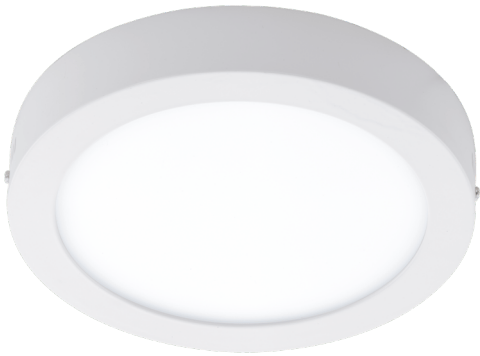

33575 ARGOLIS-C

General Information

Material number	33575
Type	wall/ceiling light
Product segment	Outdoor
Theme	EGLO connect
FSC®	Dummy Eglo

Dimensions

Article Height (in mm)	35
Article Diameter (in mm)	225
Net Weight (in kg)	0.6

Material & Colour

Enclosure Material	cast aluminium
Enclosure Colour	white
Glass/Shade Material	plastic
Glass/Shade Colour	white

Functionality

Switch Type	without switch
Function	LED not replaceable control via APP + remote control BLE, CCT
Battery	No

Technical Information

Protection Degree	IP44
Protection Class	2
Mains Voltage	220-240V,50/60Hz
Dimmable	Yes
max. Wattage (1)	16,5W

Illuminant 1

Socket Type (1)	LED
Illuminant Type (1)	LED
Illuminant incl. (1)	Inclusive
Lumen Complete	1600
Kelvin Complete	2700-6500K
Light colour Complete	TUNEABLE WHITE
Dimmable	Yes